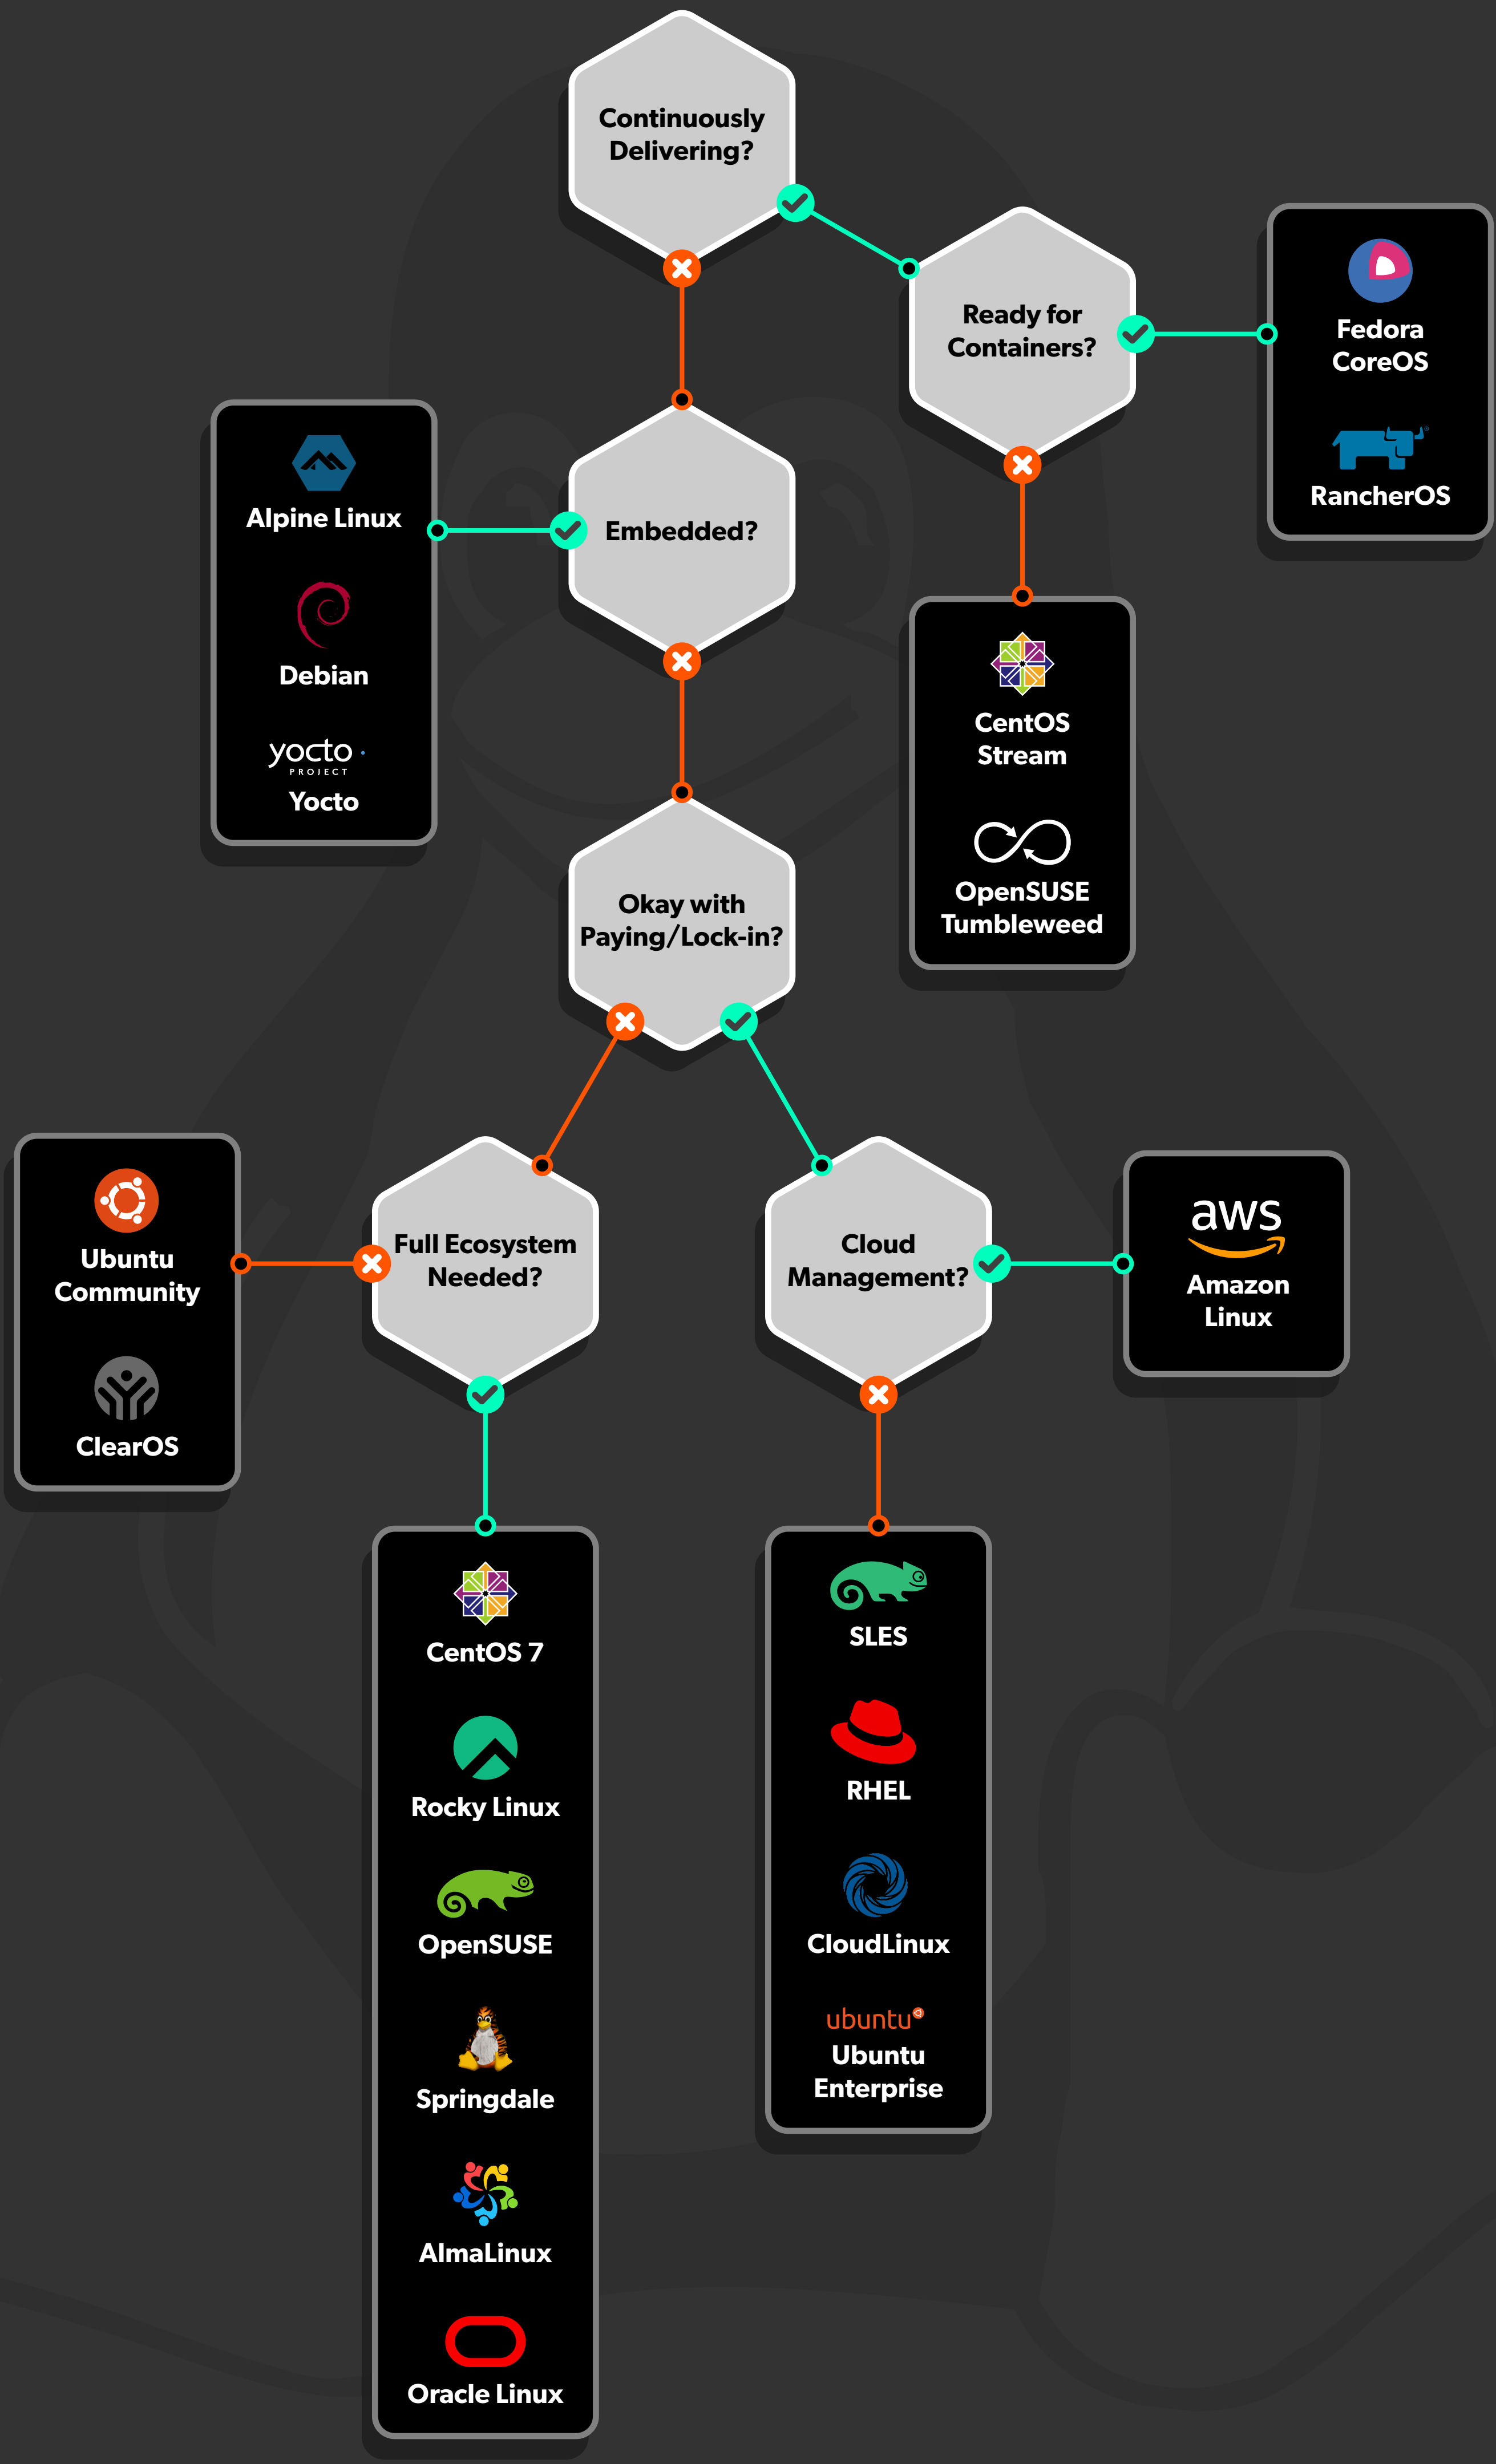

# Choose the Right Linux Distribution

With so many good Linux distros — how do you decide on one? To help, we created a simple decision tree that offers an objective-driven approach to understanding which factors should be considered when choosing a Linux distribution.

## Get Guidance and Support for Open Source Enterprise Linux

Whether you're modernizing a legacy system, or living on the bleeding edge of open source innovation, OpenLogic can help ensure success with your open source enterprise Linux distribution.

**TALK TO AN EXPERT**